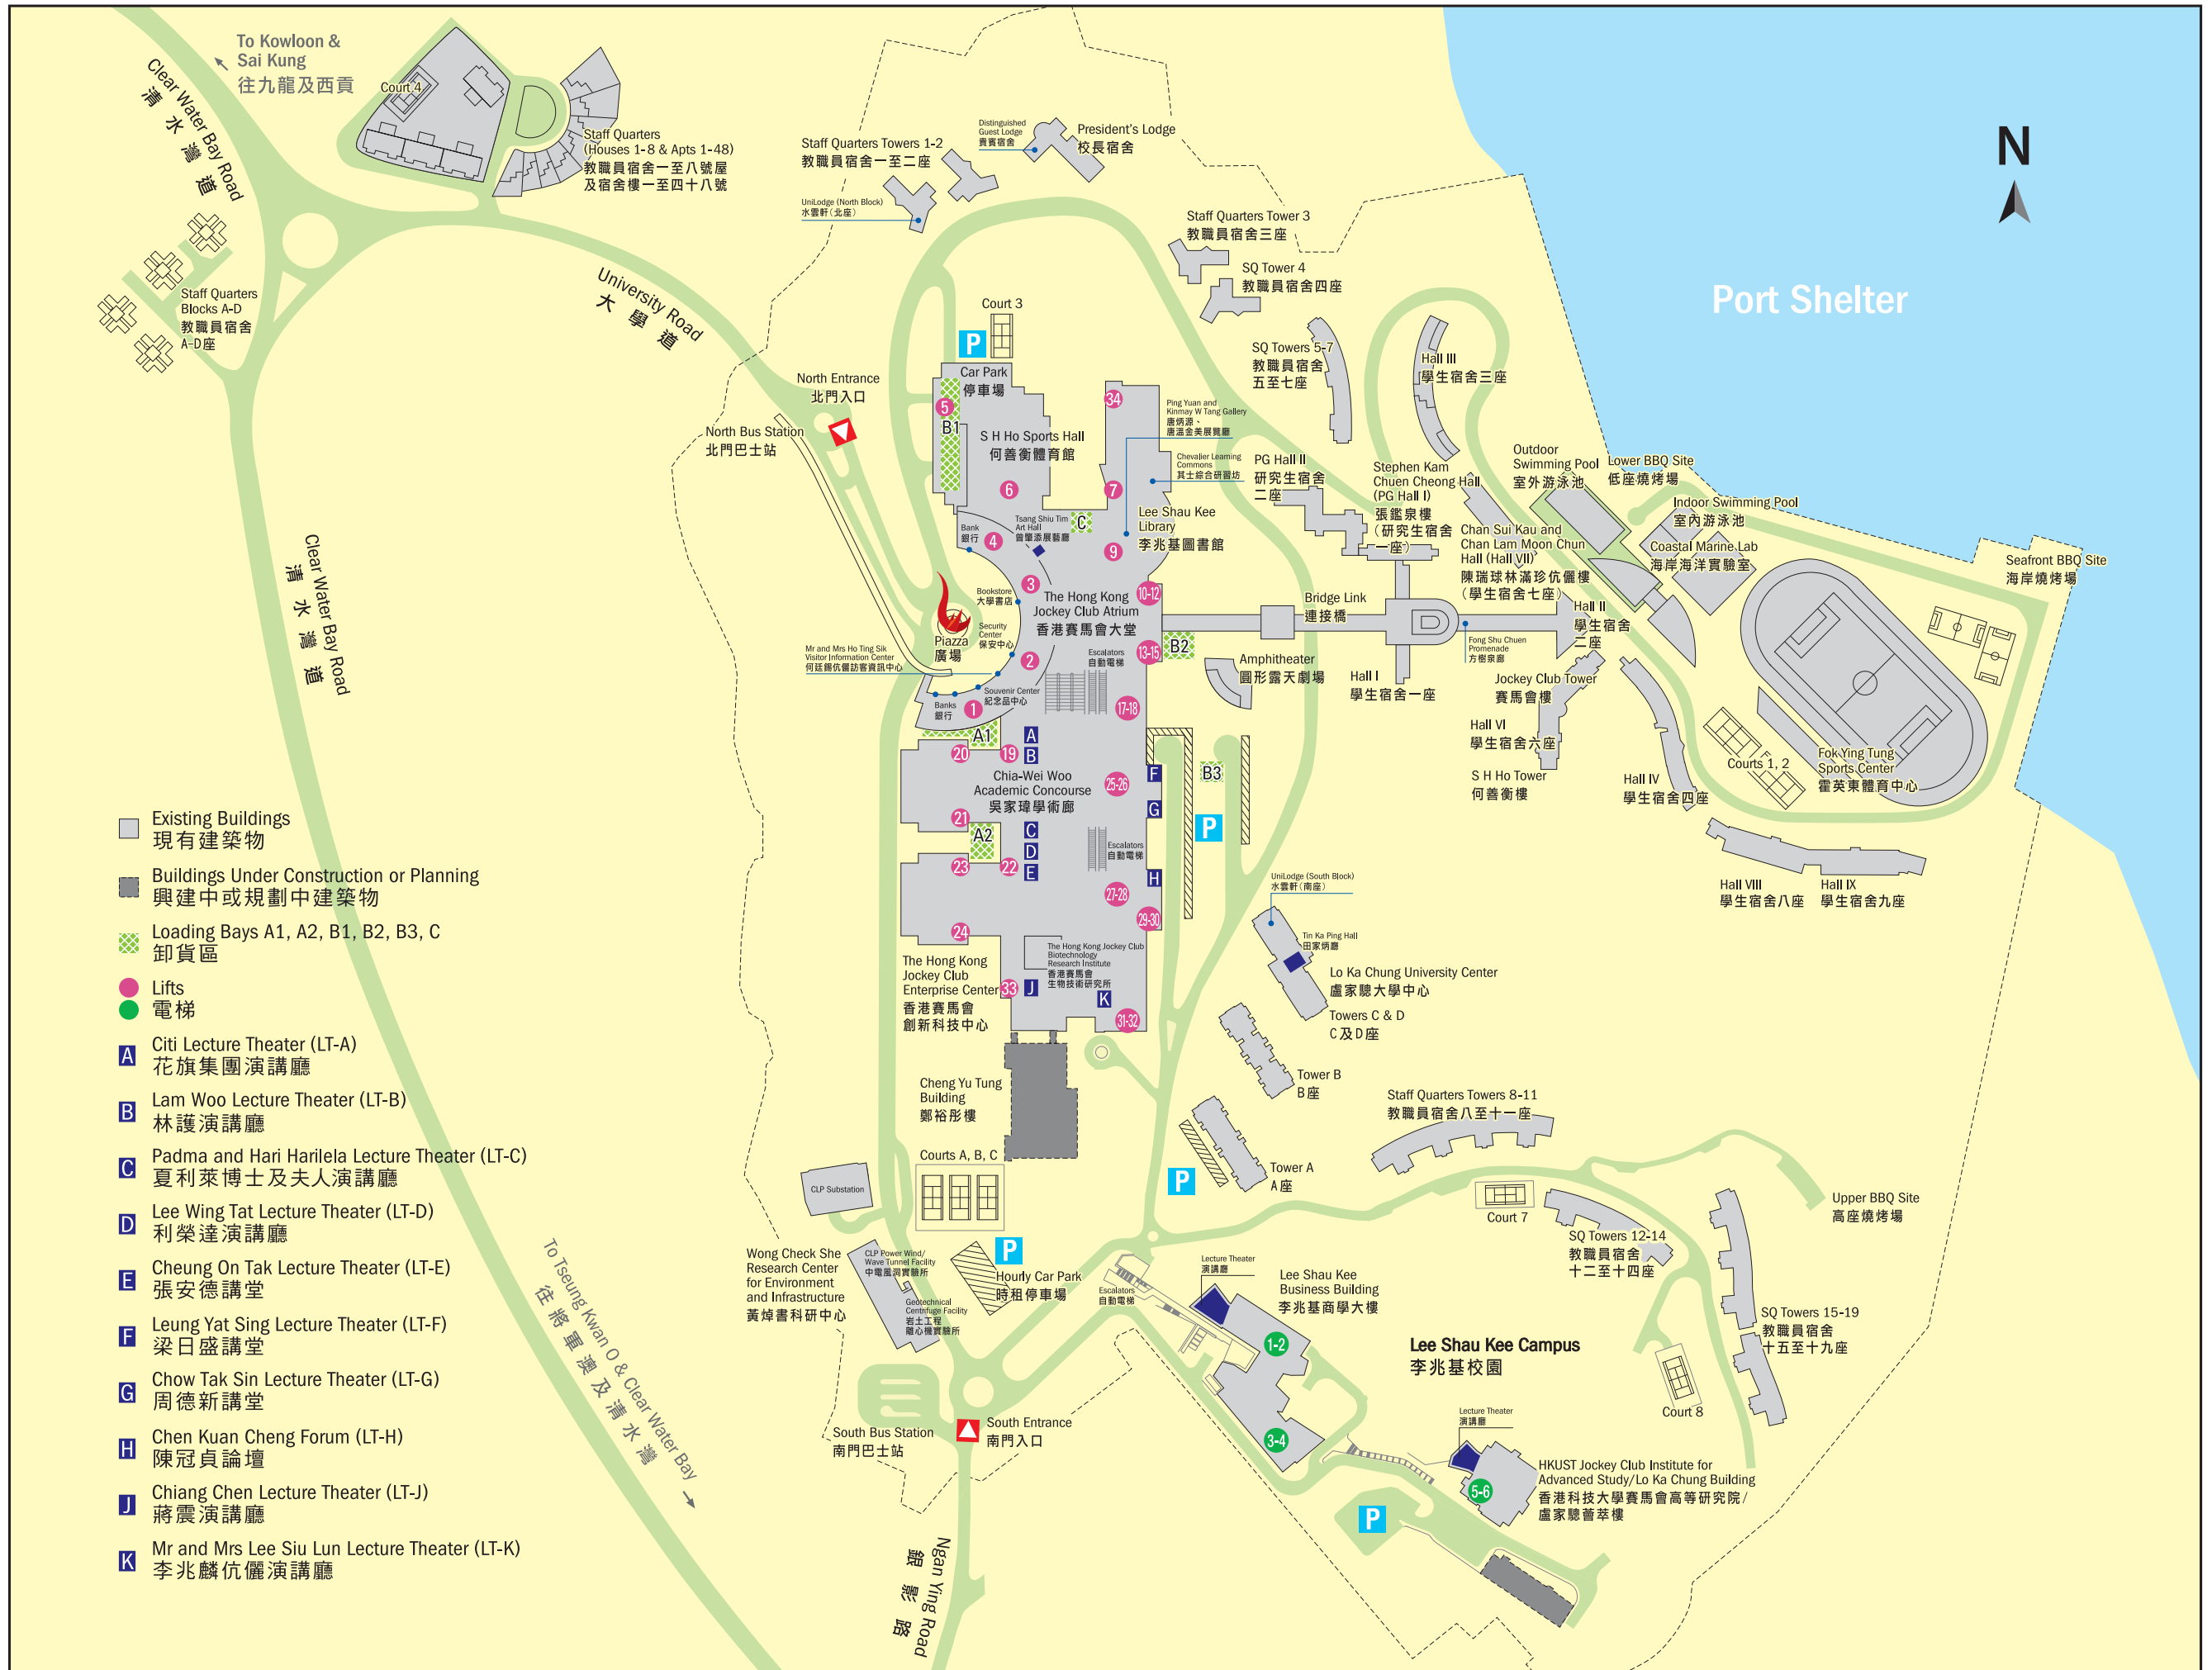

CAMPUS MAP

THE HONG KONG UNIVERSITY OF SCIENCE AND TECHNOLOGY

- Existing Buildings
現有建築物
- Buildings Under Construction or Planning
興建中或規劃中建築物
- Loading Bays A1, A2, B1, B2, B3, C
卸貨區
- Lifts
電梯
- Citi Lecture Theater (LT-A)
花旗集團演講廳
- Lam Woo Lecture Theater (LT-B)
林護演講廳
- Padma and Hari Harilela Lecture Theater (LT-C)
夏利萊博士及夫人演講廳
- Lee Wing Tat Lecture Theater (LT-D)
利榮達演講廳
- Cheung On Tak Lecture Theater (LT-E)
張安德講堂
- Leung Yat Sing Lecture Theater (LT-F)
梁日盛講堂
- Chow Tak Sin Lecture Theater (LT-G)
周德新講堂
- Chen Kuan Cheng Forum (LT-H)
陳冠貞論壇
- Chiang Chen Lecture Theater (LT-J)
蔣震演講廳
- Mr and Mrs Lee Siu Lun Lecture Theater (LT-K)
李兆麟伉儷演講廳